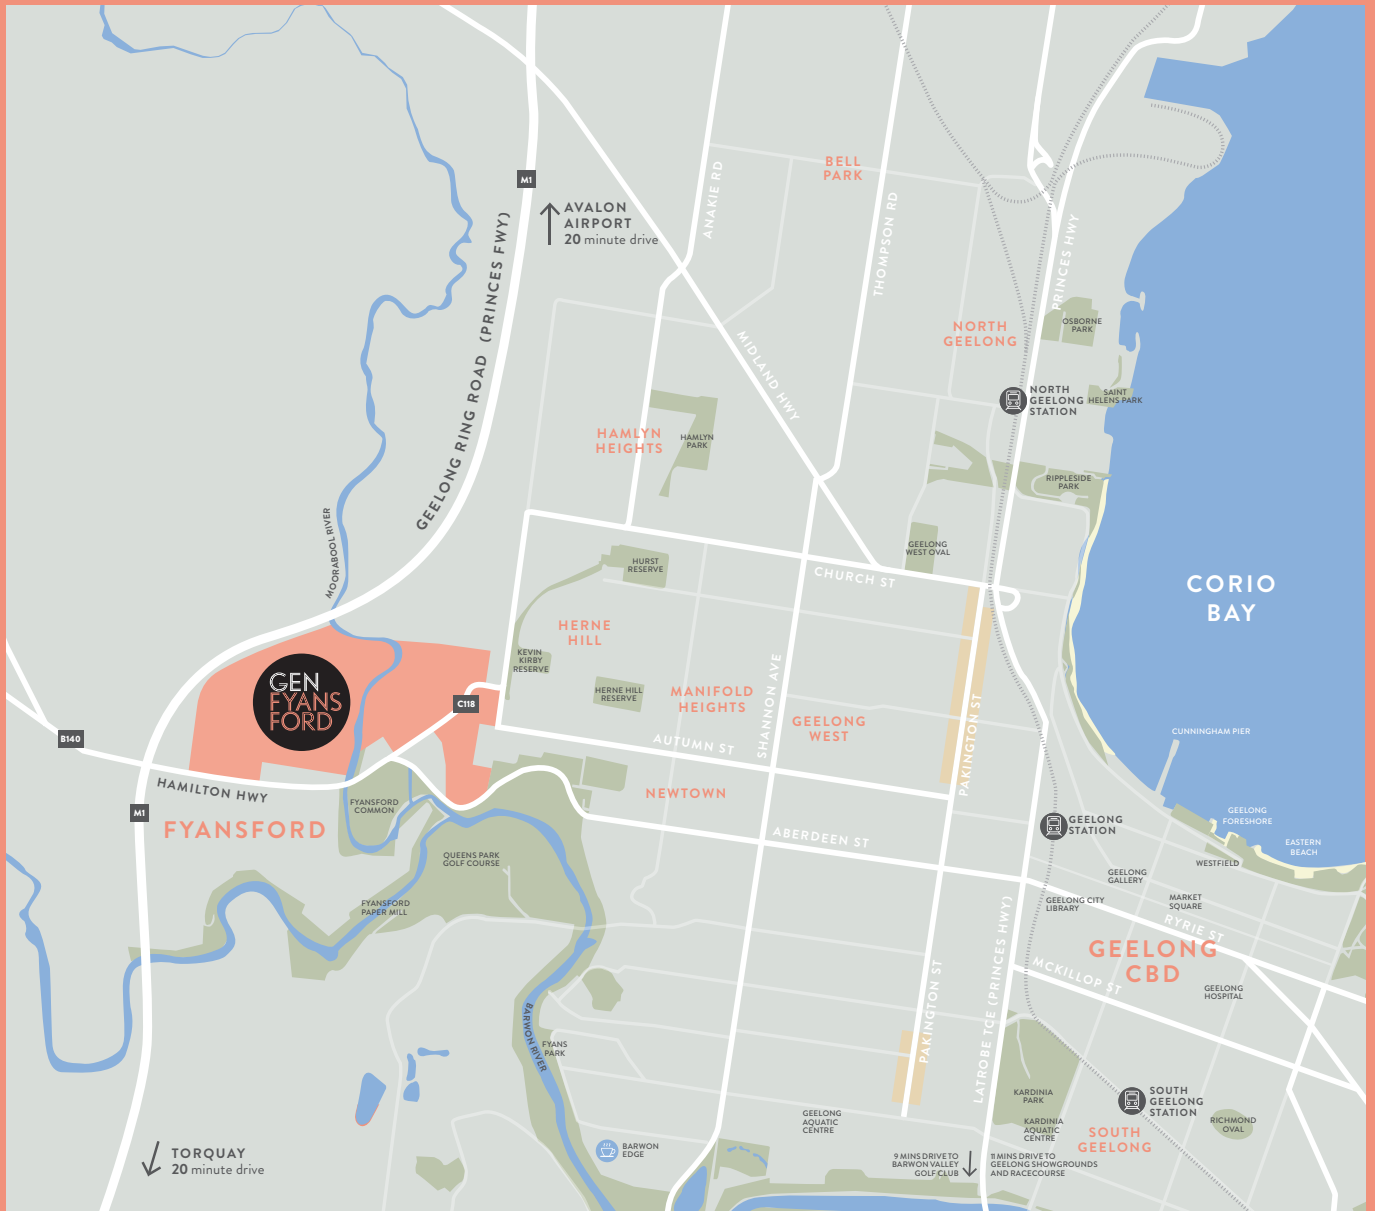

MASTERPLAN

GELONG RING ROAD (PRINCES FWY)

MOORABOOL RIVER

SPORTS OVAL

FUTURE RESIDENTIAL

PARKLANDS

PARKLANDS

WETLANDS

ADVENTURE PLAYGROUND

FUTURE PEDESTRIAN BRIDGE

COMMUNITY PARK

JUNIOR & SENIOR PLAYGROUND

PARKLANDS

DISPLAY VILLAGE

TRUFFLEDUCK

FUTURE NEIGHBOURHOOD VILLAGE

HAMILTON HIGHWAY

SALES CENTRE

MONIER BRIDGE

FUTURE NEIGHBOURHOOD VILLAGE

FYANSFORD HOTEL

FYANSFORD COMMON

FYANSFORD PAPER MILL

BIKE/WALKING PATH

MOORABOOL RIVER

DEVIATION ROAD

BARWON RIVER

QUEENS PARK GOLF COURSE

PLANNED FOR A FINE LIFE

ARTIST'S IMPRESSION OF DEVELOPMENT PLAN

GEN FYANSFORD
 6 Dell Boulevard
 Fyansford, Victoria 3218

1300 FYANSFORD
 (1300 392 673)