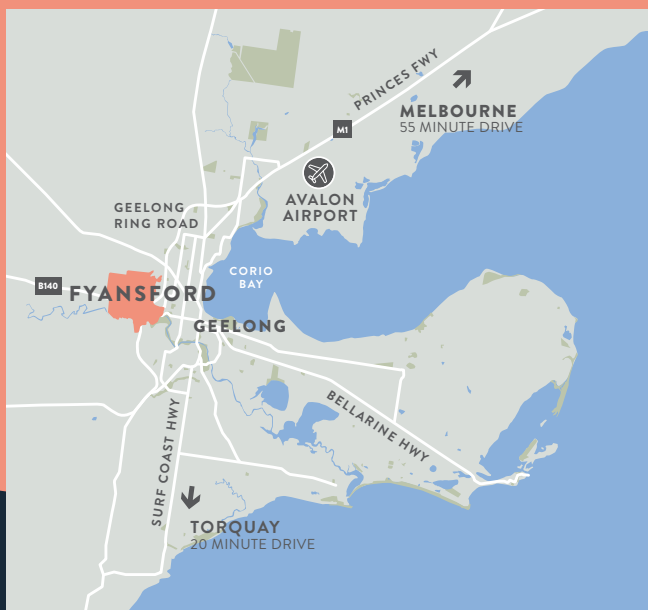

MASTERPLAN

GELONG RING ROAD (PRINCES FWY)

MOORABOOL RIVER

SPORTS OVAL

FUTURE RESIDENTIAL

PARKLANDS

PARKLANDS

WETLANDS

HAMILTON HIGHWAY

SALES CENTRE

MONIER BRIDGE

FUTURE NEIGHBOURHOOD VILLAGE

FYANSFORD HOTEL

FYANSFORD COMMON

FYANSFORD PAPER MILL

BIKE/WALKING PATH

MOORABOOL RIVER

DEVIATION ROAD

BARWON RIVER

QUEENS PARK GOLF COURSE

PLANNED FOR A FINE LIFE

ARTIST'S IMPRESSION OF DEVELOPMENT PLAN

GEN FYANSFORD
 6 Dell Boulevard
 Fyansford, Victoria 3218

1300 FYANSFORD
 (1300 392 673)